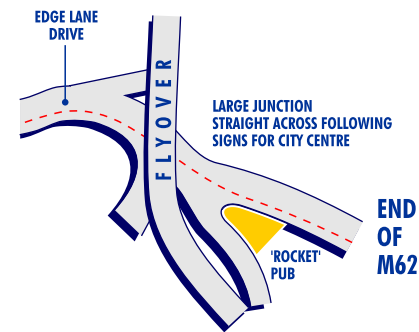

APPROX 1 1/2 MILES
MAINLY STRAIGHT ROAD &
THROUGH SEVERAL LIGHTS

DIRECTIONS FROM M62
 AVERAGE OF 20 MINUTES FROM M62 TO BENSON SIGNS
 DEPENDING ON TRAFFIC
 TEL: 0151-298 1567